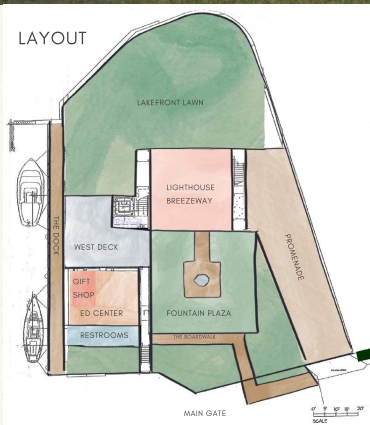

AMENITIES

- ✓ Waterfront
- ✓ Cocktail Hour Balcony
- ✓ 500+ Capacity
- ✓ 250+ Public Parking Spots
- ✓ Wheelchair Accessible
- ✓ WIFI

SCHEDULE A TOUR!

For more information on rentals or to visit us for a personal tour, please call

504-282-2134 or email kate@scienceforourcoast.org

Your picture-perfect event

Imagine a sunset wedding ceremony, lawn games at a memorable corporate retreat, or a family reunion for the books! Your event venue rental includes outdoor grounds, outdoor balcony and restroom access, 40 chairs, 4 four-foot round tables, 4 six-foot rectangle tables, and 6 highboys.

NEW CANAL LIGHT HOUSE LAYOUT